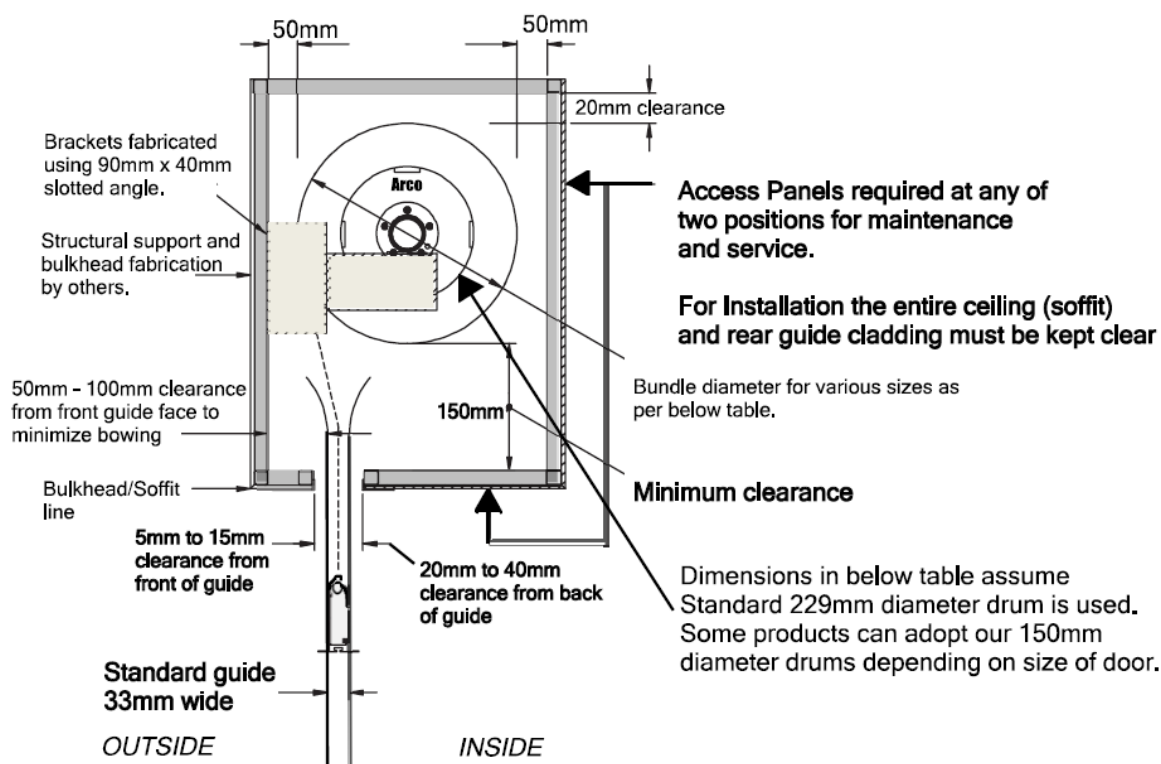

MANUAL AND MOTORISED SUGGESTED BULKHEAD/HEADROOM DETAILS

ARCO OVERALL MINIMUM CLEARANCES FOR VARIOUS DROP DOORS												MAXIMUM SIZES (INTERNAL APPLICATIONS ONLY)		
Drop Height	1200	1500	1800	2100	2400	2700	3000	3300	3600	3900	4000	Clearspan	6000	4000
Bundle Dia.	310	320	340	350	360	390	420	430	440	450	460			
Min Total Horizontal	410	430	440	450	480	530	580	610	640	670	700	Series 2	6000	4000
Min Total Vertical	480	490	510	520	530	560	590	600	610	620	630	Slimline	4000	3000

NOTE

Arco roller shutters are to be installed on structure supplied by others (shop fitter / builder).
Such as RHS posts, timber columns and masonry.

Height dimensions are Aperture height. (From bulkhead or soffit line to finished floor level).